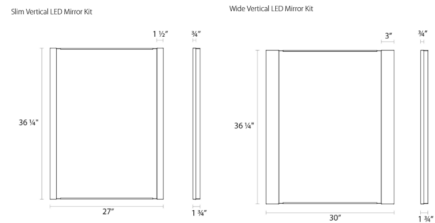

By SONNEMAN

Description

Vanity Vertical Mirror Kit offers a complete LED vanity solution. Offered in a Slim (1.5 inch) and Wide (3 inch) frame profile. Included are: Two LED Bath Bars in White optical acrylic with a Polished Chrome finish, a high quality glass mirror with safety backing, and low profile mirror mounting channels. Two 120 volt LED modules are included. Dimmable with an electronic low voltage dimmer, sold separately. UL listed. ADA compliant. Damp Location rated.

Shown in polished chrome / white

Specifications

COLOR White
 BODY FINISH Polished Chrome
 WATTAGE 80W
 DIMMER Low Voltage Electronic
 DIMENSIONS 30"W x 36.25"H x 1.75"D
 INTEGRATED LED MODULE 2 x LED/40W/120V LED