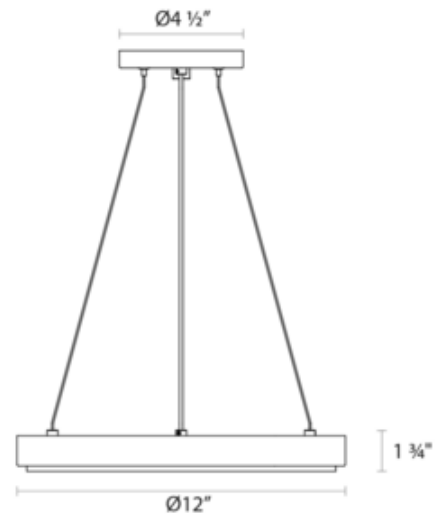

DESIGNER Robert Sonneman
BRAND SONNEMAN - A Way of Light

DESCRIPTION

Dazzle Pendant features hundreds of crushed and fused Clear glass nuggets that dance and shimmer in a dazzling display with a Polished Chrome finish. One 30 watt, 120 volt 3000K 80CRI 1800 lumens LED module is included. Dimmable with a low voltage electronic dimmer, sold separately. Comes with 6 feet of cable. 12 inch width x 1.75 inch height x 72 inch maximum length.

Shown in: Polished Chrome / Clear

SHADE COLOR	Clear
BODY FINISH	Polished Chrome
WATTAGE	30W
DIMMER	Low Voltage Electronic
DIMENSIONS	72"L x 12"W x 1.75"H
INTEGRATED LED MODULE	
LAMP	1 x LED/30W/120V LED

Technical Information

LUMINOUS FLUX	1800 lumens
LUMENS/WATT	60.00
LAMP COLOR	3000K
COLOR RENDERING	80 CRI

SPEC # SON341010

COMPANY	PROJECT	FIXTURE TYPE	APPROVED BY	DATE