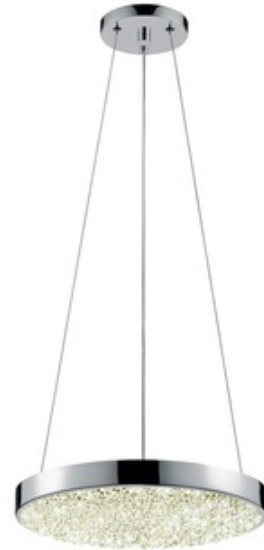

DESIGNER Robert Sonneman
BRAND SONNEMAN - A Way of Light

DESCRIPTION

Dazzle Pendant features hundreds of crushed and fused Clear glass nuggets that dance and shimmer in a dazzling display with a Polished Chrome finish. One 30 watt, 120 volt 3000K 80CRI 1800 lumens LED module is included. Dimmable with a low voltage electronic dimmer, sold separately. Comes with 6 feet of cable. 12 inch width x 1.75 inch height x 72 inch maximum length.

Shown in: Polished Chrome / Clear

SHADE COLOR	Clear
BODY FINISH	Polished Chrome
WATTAGE	30W
DIMMER	Low Voltage Electronic
DIMENSIONS	72"L x 12"W x 1.75"H
INTEGRATED LED MODULE	
LAMP	1 x LED/30W/120V LED

Technical Information

LUMINOUS FLUX	1800 lumens
LUMENS/WATT	60.00
LAMP COLOR	3000K
COLOR RENDERING	80 CRI

SPEC # SON341010

COMPANY	PROJECT	FIXTURE TYPE	APPROVED BY	DATE