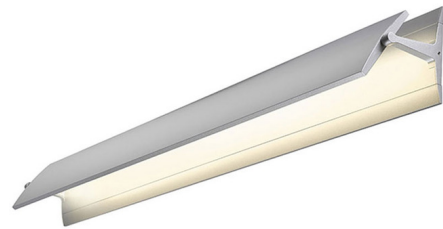

Lightology

lightology.com
866-954-4489
06-04-26

Project: _____

Company: _____

Location: _____ Fixture Type: _____

SPEC #: **SON341017**

Approved On: _____ Approved By: _____

Aileron Linear Wall Sconce

By Sonneman

Description

The Aileron Linear Wall Sconce dramatically bathes a surface, column, or architectural element with a soft radiance. Light panel rotates up and down to direct light. Available in three lengths with a Bright Satin Aluminum or Textured White finish. For a sleeker, more minimal look, install Aileron without the optional side rails. This installation is not compatible with a standard 4 inch octagonal junction box and requires the use of an outlet box. For installations compatible with a standard 4 inch octagonal junction box, order Aileron with side rails.

Shown in bright satin aluminum

Specifications

COLOR	N/A
BODY FINISH	Bright Satin Aluminum
WATTAGE	20W
DIMMER	Low Voltage Electronic
DIMENSIONS	24"L x 4"H x 4.75"D
INTEGRATED LED MODULE	1 x LED/20W/120V LED