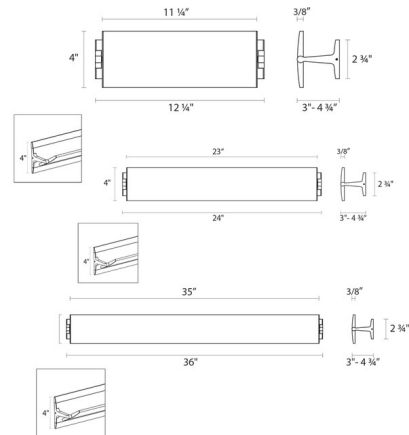

### Description

The Aileron Linear Wall Sconce dramatically bathes a surface, column, or architectural element with a soft radiance. Light panel rotates up and down to direct light. Available in three lengths with a Bright Satin Aluminum or Textured White finish. For a sleeker, more minimal look, install Aileron without the optional side rails. This installation is not compatible with a standard 4 inch octagonal junction box and requires the use of an outlet box. For installations compatible with a standard 4 inch octagonal junction box, order Aileron with side rails.

### Specifications

COLOR	.....	N/A
BODY FINISH	.....	Bright Satin Aluminum
WATTAGE	.....	20W
DIMMER	.....	Low Voltage Electronic
DIMENSIONS	.....	24"L x 4"H x 4.75"D
INTEGRATED LED MODULE	.....	1 x LED/20W/120V LED