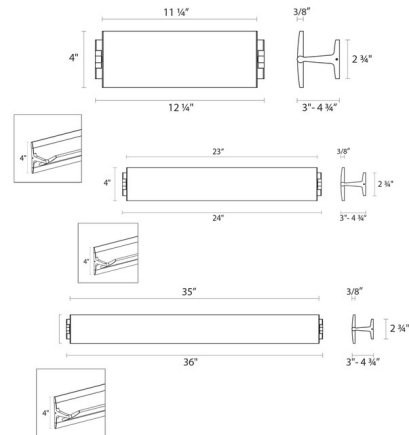

By Sonneman

Description

The Aileron Linear Wall Sconce dramatically bathes a surface, column, or architectural element with a soft radiance. Light panel rotates up and down to direct light. Available in three lengths with a Bright Satin Aluminum or Textured White finish. For a sleeker, more minimal look, install Aileron without the optional side rails. This installation is not compatible with a standard 4 inch octagonal junction box and requires the use of an outlet box. For installations compatible with a standard 4 inch octagonal junction box, order Aileron with side rails.

Shown in bright satin aluminum

Specifications

COLOR	N/A
BODY FINISH	Bright Satin Aluminum
WATTAGE	20W
DIMMER	Low Voltage Electronic
DIMENSIONS	24"L x 4"H x 4.75"D
INTEGRATED LED MODULE	1 x LED/20W/120V LED