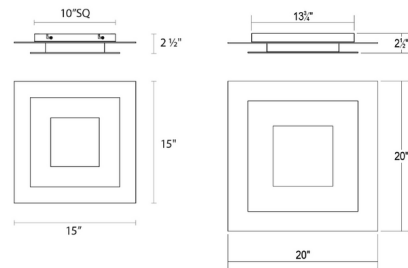

### Description

Featuring two aluminum plates arranged in tandem, the Offset Square Ceiling Light Fixture offers a sleek, geometric look for your space. The integrated LED light shines from between the plates through an acrylic diffuser, providing both ambient illumination and a powerful downlight. The included driver is located in the canopy.

### Specifications

COLOR . . . . . Optical  
BODY FINISH . . . . . Textured White  
WATTAGE . . . . . 22W  
DIMMER . . . . . Low Voltage Electronic  
DIMENSIONS . . . . . 15"W x 2.5"H x 15"D  
INTEGRATED LED MODULE . . . . . 1 x LED/22W/120-277V LED