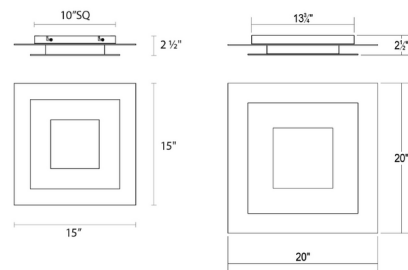

Description

Featuring two aluminum plates arranged in tandem, the Offset Square Ceiling Light Fixture offers a sleek, geometric look for your space. The integrated LED light shines from between the plates through an acrylic diffuser, providing both ambient illumination and a powerful downlight. The included driver is located in the canopy.

Shown in textured white / optical

Specifications

COLOR Optical
BODY FINISH Textured White
WATTAGE 22W
DIMMER Low Voltage Electronic
DIMENSIONS 15"W x 2.5"H x 15"D
INTEGRATED LED MODULE 1 x LED/22W/120-277V LED