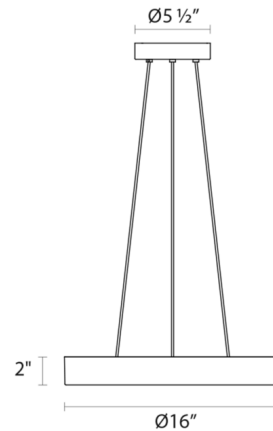

Description

Pi Pendant is the essence of a circle with a frosted acrylic diffuser and Bright Satin Aluminum and Black Bronze finishes.

Specifications

COLOR Frosted
BODY FINISH Bright Satin Aluminum
WATTAGE 50W
DIMMER Low Voltage Electronic
DIMENSIONS 20"W x 2"H
INTEGRATED LED MODULE 1 x LED/50W/120-277V LED

Technical Information

COLOR RENDERING 90 CRI
LAMP COLOR 3000K
LUMENS/WATT 94.00
LUMINOUS FLUX 4700 lumens

Shown in bright satin aluminum / frosted

CLICK TO VIEW PRODUCT

Notes: