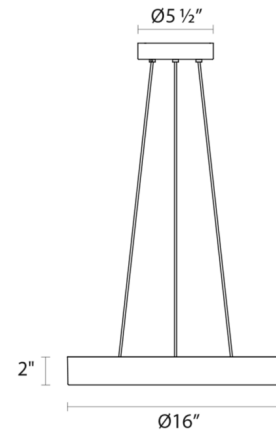

Description

Pi Pendant is the essence of a circle with a frosted acrylic diffuser and Bright Satin Aluminum and Black Bronze finishes.

Specifications

COLOR Frosted
BODY FINISH Bright Satin Aluminum
WATTAGE 50W
DIMMER Low Voltage Electronic
DIMENSIONS 20"W x 2"H
INTEGRATED LED MODULE 1 x LED/50W/120-277V LED

Technical Information

COLOR RENDERING 90 CRI
LAMP COLOR 3000K
LUMENS/WATT 94.00
LUMINOUS FLUX 4700 lumens

Shown in bright satin aluminum / frosted

CLICK TO VIEW PRODUCT

Notes: