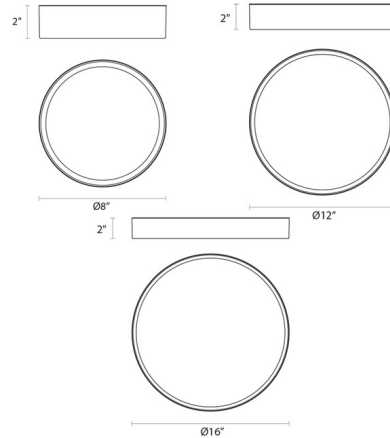

Shown in textured white / frosted