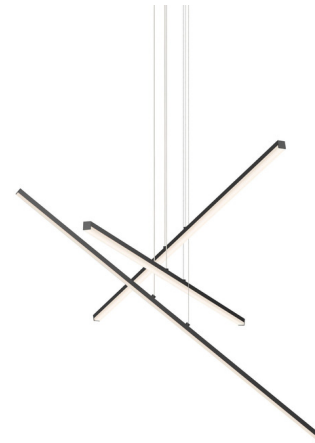

Lightology

lightology.com
866-954-4489
04-04-26

Project: _____
 Company: _____
 Location: _____ Fixture Type: _____
 SPEC #: **SON341067**
 Approved On: _____ Approved By: _____

Stix Multi-Arm Pendant By SONNEMAN - A Way of Light

Description

The Stix Multi-Arm Pendant features an arrangement of precise squared sticks with optical acrylic diffusers. Finish in Satin Black or Bright Satin Aluminum in a 3-arm and 6-arm version. They can form in a variety of positions, making this light your own.

Specifications

COLOR Frosted Optical Acrylic
 BODY FINISH Satin Black
 WATTAGE 42W
 DIMMER Low Voltage Electronic
 DIMENSIONS 40"W x 3"H
 INTEGRATED LED MODULE 3 x LED/14W/120-277V LED

Technical Information

PRODUCT DIMENSIONS Cable Length: 72" Adjustable
 COLOR RENDERING 80 CRI
 LAMP COLOR 3000K
 LUMENS/WATT 285.00
 LUMINOUS FLUX 3990 lumens

Shown in satin black / frosted optical acrylic

CLICK TO VIEW PRODUCT