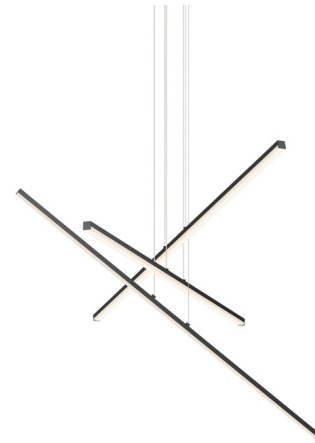

## Stix Multi-Arm Pendant

By Sonneman

### Description

The Stix Multi-Arm Pendant features an arrangement of precise squared sticks with optical acrylic diffusers. Finish in Satin Black or Bright Satin Aluminum in a 3-arm and 6-arm version. They can form in a variety of positions, making this light your own.

### Specifications

COLOR . . . . . Frosted Optical Acrylic  
 BODY FINISH . . . . . Satin Black  
 WATTAGE . . . . . 42W  
 DIMMER . . . . . Low Voltage Electronic  
 DIMENSIONS . . . . . 40"W x 3"H  
 INTEGRATED LED MODULE . . . . . 3 x LED/14W/120-277V LED

Shown in satin black / frosted optical acrylic

CLICK TO VIEW PRODUCT

Notes: