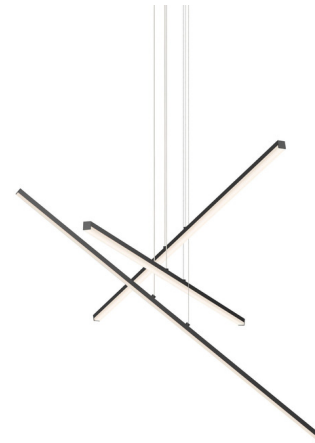

Lightology

lightology.com
866-954-4489
04-04-26

Project: _____

Company: _____

Location: _____ Fixture Type: _____

SPEC #: **SON341067**

Approved On: _____ Approved By: _____

Stix Multi-Arm Pendant By SONNEMAN - A Way of Light

Description

The Stix Multi-Arm Pendant features an arrangement of precise squared sticks with optical acrylic diffusers. Finish in Satin Black or Bright Satin Aluminum in a 3-arm and 6-arm version. They can form in a variety of positions, making this light your own.

Specifications

COLOR Frosted Optical Acrylic
BODY FINISH Satin Black
WATTAGE 42W
DIMMER Low Voltage Electronic
DIMENSIONS 40"W x 3"H
INTEGRATED LED MODULE 3 x LED/14W/120-277V LED

Technical Information

PRODUCT DIMENSIONS Cable Length: 72" Adjustable
COLOR RENDERING 80 CRI
LAMP COLOR 3000K
LUMENS/WATT 285.00
LUMINOUS FLUX 3990 lumens

Shown in satin black / frosted optical acrylic

CLICK TO VIEW PRODUCT

Notes: