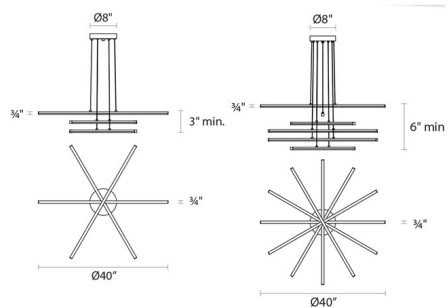

Description

The Stix Multi-Arm Pendant features an arrangement of precise squared sticks with optical acrylic diffusers. Finish in Satin Black or Bright Satin Aluminum in a 3-arm and 6-arm version. They can form in a variety of positions, making this light your own.

Specifications

COLOR Frosted Optical Acrylic
 BODY FINISH Satin Black
 WATTAGE 42W
 DIMMER Low Voltage Electronic
 DIMENSIONS 40"W x 3"H
 INTEGRATED LED MODULE 3 x LED/14W/120-277V LED

Technical Information

PRODUCT DIMENSIONS Cable Length: 72" Adjustable
 COLOR RENDERING 80 CRI
 LAMP COLOR 3000K
 LUMENS/WATT 285.00
 LUMINOUS FLUX 3990 lumens

Shown in satin black / frosted optical acrylic

CLICK TO VIEW PRODUCT