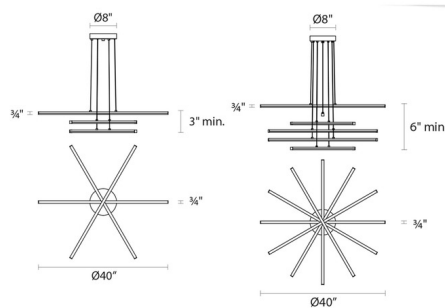

CLICK TO VIEW PRODUCT

Notes: