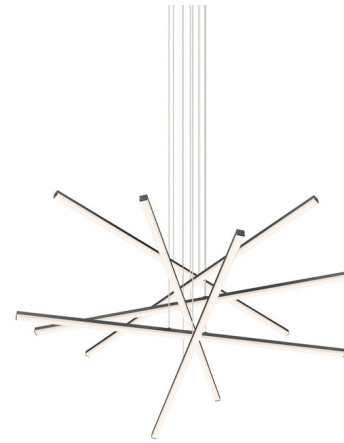

Lightology

lightology.com
866-954-4489
07-06-26

Project: _____

Company: _____

Location: _____ Fixture Type: _____

SPEC #: **SON341069**

Approved On: _____ Approved By: _____

Stix Multi-Arm Pendant

By Sonneman

Description

The Stix Multi-Arm Pendant features an arrangement of precise squared sticks with optical acrylic diffusers. Finish in Satin Black or Bright Satin Aluminum in a 3-arm and 6-arm version. They can form in a variety of positions, making this light your own.

Specifications

COLOR . . . . . Frosted Optical Acrylic
BODY FINISH . . . . . Satin Black
WATTAGE 84W
DIMMER . . . . . Low Voltage Electronic
DIMENSIONS . . . . . 40"W x 6"H
INTEGRATED LED MODULE . . . . . 6 x LED/14W/120-277V LED

Technical Information

COLOR RENDERING . . . . . 80 CRI
LAMP COLOR 3000K
LUMENS/WATT 594.29
LUMINOUS FLUX . . . . . 8320 lumens

Shown in satin black / frosted optical acrylic