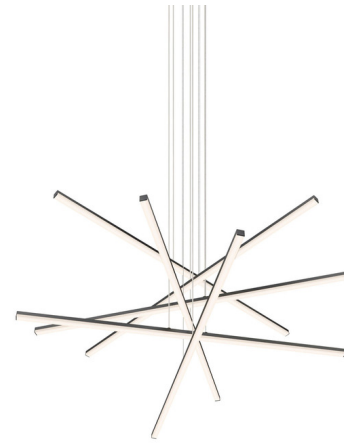

Description

The Stix Multi-Arm Pendant features an arrangement of precise squared sticks with optical acrylic diffusers. Finish in Satin Black or Bright Satin Aluminum in a 3-arm and 6-arm version. They can form in a variety of positions, making this light your own.

Specifications

COLOR Frosted Optical Acrylic
BODY FINISH Satin Black
WATTAGE 84W
DIMMER Low Voltage Electronic
DIMENSIONS 40"W x 6"H
INTEGRATED LED MODULE 6 x LED/14W/120-277V LED

Technical Information

COLOR RENDERING 80 CRI
LAMP COLOR 3000K
LUMENS/WATT 594.29
LUMINOUS FLUX 8320 lumens

Shown in satin black / frosted optical acrylic

CLICK TO VIEW PRODUCT

Notes: