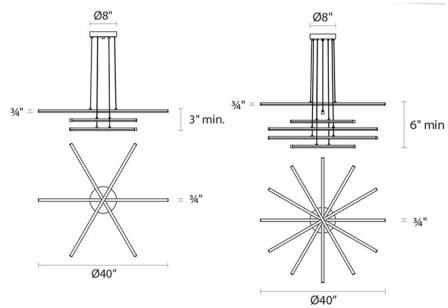

CLICK TO VIEW PRODUCT

Notes: