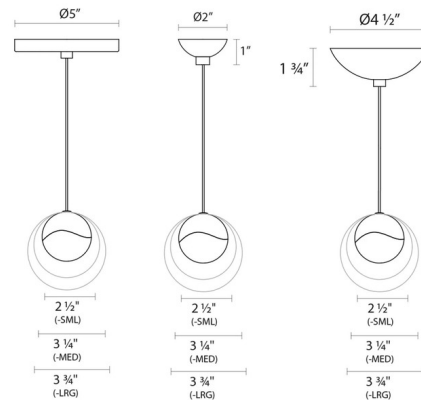

CLICK TO VIEW PRODUCT

Notes: