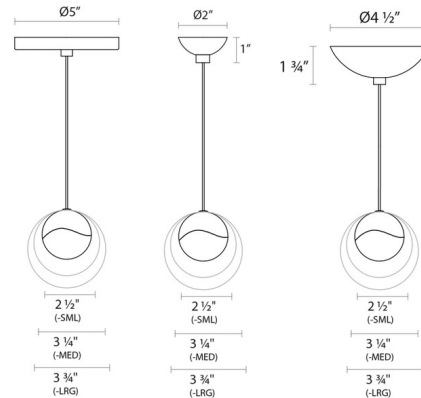

### Description

The Grapes Pendant features a precisely crafted metal hemisphere with an infinity wave capturing a crystal semi sphere through which LED illumination is projected. Available with three canopy options. Note: The 2 inch diameter Micro Dome canopy option will not mount to a standard junction box and requires the included transformer to be installed in a remote and accessible location near the fixture in accordance with local electric code.

### Specifications

COLOR	N/A
BODY FINISH	Polished Chrome / Clear
WATTAGE	6W
DIMMER	Low Voltage Electronic
DIMENSIONS	3.75"W x 3.75"H
INTEGRATED LED MODULE	1 x LED/6W/120V LED

### Technical Information

PRODUCT DIMENSIONS	Cord Length: 120"
COLOR RENDERING	90 CRI
LAMP COLOR	3000K
LUMENS/WATT	50.00
LUMINOUS FLUX	300 lumens

Shown in polished chrome / clear

CLICK TO VIEW PRODUCT

Notes: