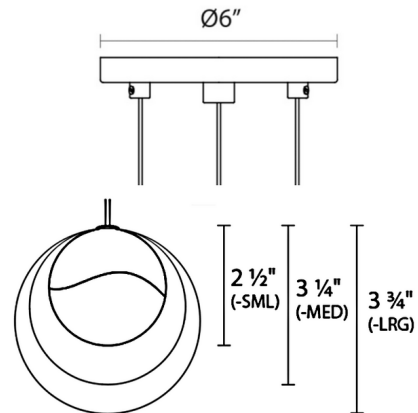

Shown in satin nickel / white

CLICK TO VIEW PRODUCT

Notes: