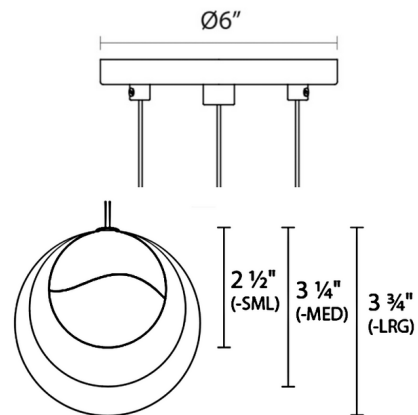

Shown in satin nickel / white

CLICK TO VIEW PRODUCT

Notes: