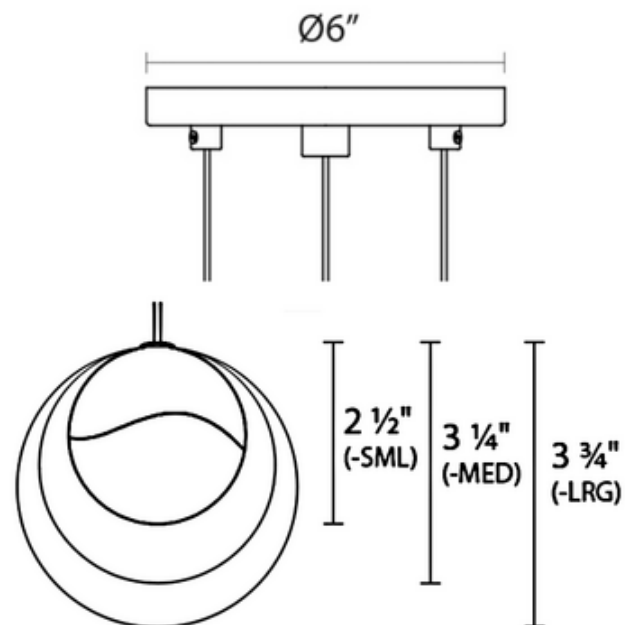

DESIGNER

Robert Sonneman

BRAND

SONNEMAN - A Way of Light

DESCRIPTION

The Grapes 3 Light Round Pendant features a precisely crafted metal hemisphere with an infinity wave capturing a crystal with a subtle luminance. The crystal facets become increasingly apparent refracting the light into a dazzling radiance. Available with small, medium, or large size orbs in Satin Nickel with White glass or Brass or Polished Chrome with Clear glass.

Shown in: Satin Nickel / White

SHADE COLOR	N/A
BODY FINISH	Satin Nickel / White
WATTAGE	18W
DIMMER	Low Voltage Electronic
DIMENSIONS	6"W x 3.75"H
INTEGRATED LED MODULE	
LAMP	3 x LED/6W/120V LED

Technical Information

LUMINOUS FLUX	900 lumens
LUMENS/WATT	150.00
LAMP COLOR	3000K
COLOR RENDERING	90 CRI

SPEC # SON341127

COMPANY	PROJECT	FIXTURE TYPE	APPROVED BY	DATE