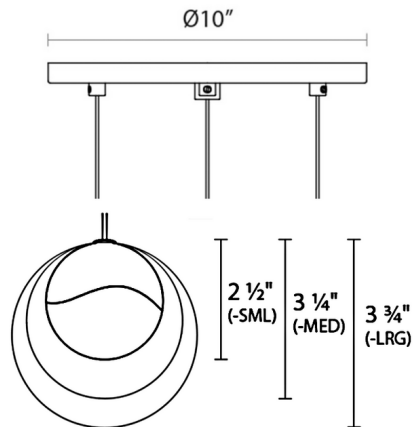

Shown in satin nickel / white

CLICK TO VIEW PRODUCT

Notes: