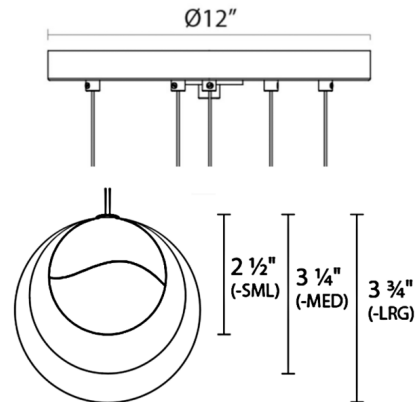

CLICK TO VIEW PRODUCT

Notes: