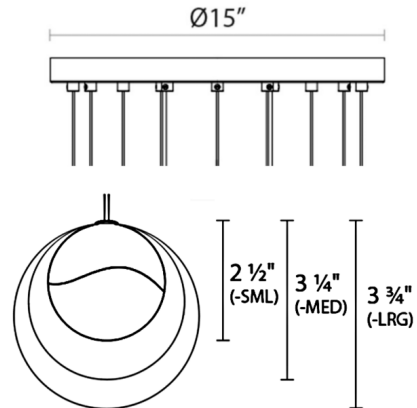

CLICK TO VIEW PRODUCT

Notes: