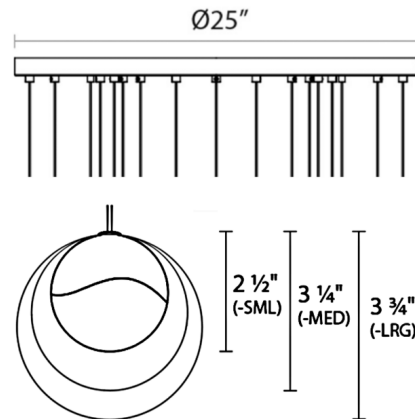

Specifications

COLOR N/A
BODY FINISH Satin Nickel / White
WATTAGE 144W
DIMMER Low Voltage Electronic
DIMENSIONS 25"W x 3.75"H
INTEGRATED LED MODULE 24 x LED/6W/120V LED

Technical Information

PRODUCT DIMENSIONS Adjustable Cord Lengths: 120"
COLOR RENDERING 90 CRI
LAMP COLOR 3000K
LUMENS/WATT 1,200.00
LUMINOUS FLUX 7200 lumens

Shown in satin nickel / white

CLICK TO VIEW PRODUCT

Notes: