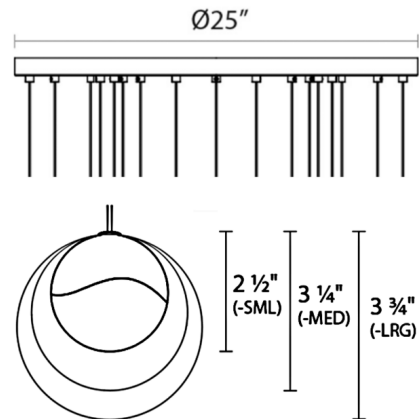

CLICK TO VIEW PRODUCT

Notes: