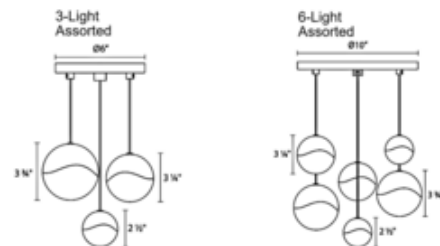

*Shown in: Satin Nickel / White*

<b>SHADE COLOR</b>	N/A
<b>BODY FINISH</b>	Satin Nickel / White
<b>WATTAGE</b>	96W
<b>DIMMER</b>	Low Voltage Electronic
<b>DIMENSIONS</b>	25"W x 3.75"H
<b>INTEGRATED LED MODULE</b>	
<b>LAMP</b>	24 x LED/4W/120V LED

*Technical Information*

<b>LUMINOUS FLUX</b>	5400 lumens
<b>LUMENS/WATT</b>	1,350.00
<b>LAMP COLOR</b>	3000K
<b>COLOR RENDERING</b>	90 CRI

**SPEC #** SON341160

COMPANY	PROJECT	FIXTURE TYPE	APPROVED BY	DATE