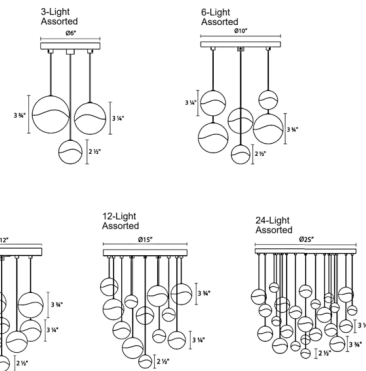

Description

The Grapes Round Assorted Multi-Light Pendant features precisely crafted metal hemispheres with an infinity wave capturing a crystal with a subtle luminance. The crystal facets become increasingly apparent refracting the light into a dazzling radiance. Available with a mix of small, medium, and large size orbs in Satin Nickel with White glass or Brass or Polished Chrome with Clear glass.

Shown in satin nickel / white

Specifications

COLOR N/A
 BODY FINISH Satin Nickel / White
 WATTAGE 96W
 DIMMER Low Voltage Electronic
 DIMENSIONS 25"W x 3.75"H
 INTEGRATED LED MODULE 24 x LED/4W/120V LED

Technical Information

PRODUCT DIMENSIONS Adjustable Cord Lengths: 120"
 COLOR RENDERING 90 CRI
 LAMP COLOR 3000K
 LUMENS/WATT 1,350.00
 LUMINOUS FLUX 5400 lumens

CLICK TO VIEW PRODUCT

Notes: