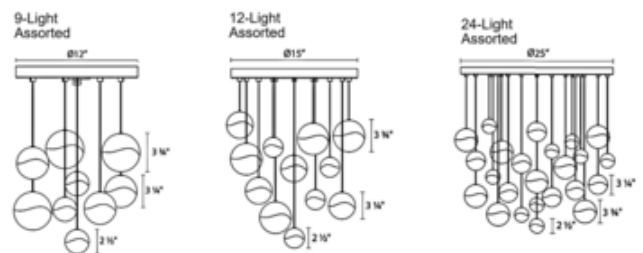

**BRAND** SONNEMAN - A Way of Light

**DESCRIPTION**

The Grapes Round Assorted Multi-Light Pendant features precisely crafted metal hemispheres with an infinity wave capturing a crystal with a subtle luminance. The crystal facets become increasingly apparent refracting the light into a dazzling radiance. Available with a mix of small, medium, and large size orbs in Satin Nickel with White glass or Brass or Polished Chrome with Clear glass.

*Shown in: Satin Nickel / White*

<b>SHADE COLOR</b>	N/A
<b>BODY FINISH</b>	Satin Nickel / White
<b>WATTAGE</b>	96W
<b>DIMMER</b>	Low Voltage Electronic
<b>DIMENSIONS</b>	25"W x 3.75"H
<b>INTEGRATED LED MODULE</b>	
<b>LAMP</b>	24 x LED/4W/120V LED

*Technical Information*

<b>LUMINOUS FLUX</b>	5400 lumens
<b>LUMENS/WATT</b>	1,350.00
<b>LAMP COLOR</b>	3000K
<b>COLOR RENDERING</b>	90 CRI

**SPEC #** SON341160

COMPANY	PROJECT	FIXTURE TYPE	APPROVED BY	DATE