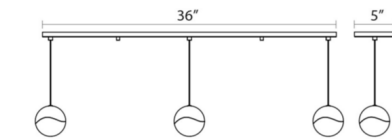

CLICK TO VIEW PRODUCT

Notes: