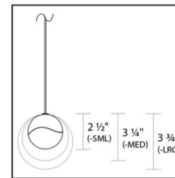

CLICK TO VIEW PRODUCT

Notes: