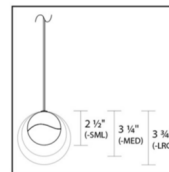

CLICK TO VIEW PRODUCT

Notes: