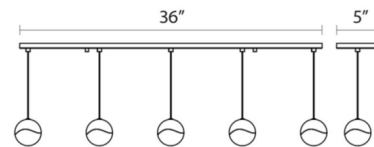

CLICK TO VIEW PRODUCT

Notes: