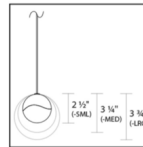

By SONNEMAN - A Way of Light

Description

Grapes 11 Light Rectangle Pendant features a precisely crafted metal hemisphere with an infinity wave capturing a crystal semi sphere through which LED illumination is projected. Available with Clear crystal and a Polished Chrome or Brass finish with matching canopy or White glass and a Satin Nickel finish with matching canopy with three orb sizes.

Shown in satin nickel / white

Specifications

COLOR	N/A
BODY FINISH	Satin Nickel / White
WATTAGE	44W
DIMMER	Low Voltage Electronic
DIMENSIONS	36"L x 3.25"W x 3.25"H
INTEGRATED LED MODULE	11 x LED/4W/120V LED