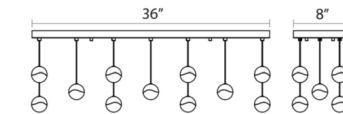

By SONNEMAN - A Way of Light

Description

Grapes 11 Light Rectangle Pendant features a precisely crafted metal hemisphere with an infinity wave capturing a crystal semi sphere through which LED illumination is projected. Available with Clear crystal and a Polished Chrome or Brass finish with matching canopy or White glass and a Satin Nickel finish with matching canopy with three orb sizes.

Shown in satin nickel / white

Specifications

COLOR	N/A
BODY FINISH	Satin Nickel / White
WATTAGE	44W
DIMMER	Low Voltage Electronic
DIMENSIONS	36"L x 3.25"W x 3.25"H
INTEGRATED LED MODULE	11 x LED/4W/120V LED