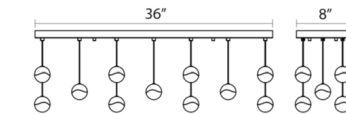

Description

Grapes 11 Light Rectangle Pendant features a precisely crafted metal hemisphere with an infinity wave capturing a crystal semi sphere through which LED illumination is projected. Available with Clear crystal and a Polished Chrome or Brass finish with matching canopy or White glass and a Satin Nickel finish with matching canopy with three orb sizes.

Shown in satin nickel / white

Specifications

| | |
|-----------------------|------------------------|
| COLOR | N/A |
| BODY FINISH | Satin Nickel / White |
| WATTAGE | 66W |
| DIMMER | Low Voltage Electronic |
| DIMENSIONS | 36"L x 3.75"W x 3.75"H |
| INTEGRATED LED MODULE | 11 x LED/6W/120V LED |

Technical Information

| | |
|--------------------|--------------------|
| PRODUCT DIMENSIONS | Cord Lengths: 120" |
| COLOR RENDERING | 90 CRI |
| LAMP COLOR | 3000K |
| LUMENS/WATT | 550.00 |
| LUMINOUS FLUX | 3300 lumens |