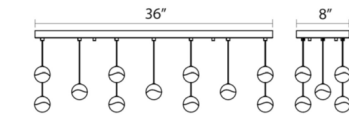

Description

Grapes 11 Light Rectangle Pendant features a precisely crafted metal hemisphere with an infinity wave capturing a crystal semi sphere through which LED illumination is projected. Available with Clear crystal and a Polished Chrome or Brass finish with matching canopy or White glass and a Satin Nickel finish with matching canopy with three orb sizes.

Shown in satin nickel / white

Specifications

| | |
|-----------------------|------------------------|
| COLOR | N/A |
| BODY FINISH | Satin Nickel / White |
| WATTAGE | 66W |
| DIMMER | Low Voltage Electronic |
| DIMENSIONS | 36"L x 3.75"W x 3.75"H |
| INTEGRATED LED MODULE | 11 x LED/6W/120V LED |

Technical Information

| | |
|--------------------|--------------------|
| PRODUCT DIMENSIONS | Cord Lengths: 120" |
| COLOR RENDERING | 90 CRI |
| LAMP COLOR | 3000K |
| LUMENS/WATT | 550.00 |
| LUMINOUS FLUX | 3300 lumens |