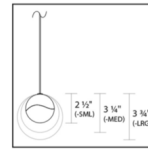

Description

Grapes 11 Light Rectangle Pendant features a precisely crafted metal hemisphere with an infinity wave capturing a crystal semi sphere through which LED illumination is projected. Available with Clear crystal and a Polished Chrome or Brass finish with matching canopy or White glass and a Satin Nickel finish with matching canopy with three orb sizes.

Shown in satin nickel / white

Specifications

| | |
|-----------------------|------------------------|
| COLOR | N/A |
| BODY FINISH | Satin Nickel / White |
| WATTAGE | 66W |
| DIMMER | Low Voltage Electronic |
| DIMENSIONS | 36"L x 3.75"W x 3.75"H |
| INTEGRATED LED MODULE | 11 x LED/6W/120V LED |

Technical Information

| | |
|--------------------|--------------------|
| PRODUCT DIMENSIONS | Cord Lengths: 120" |
| COLOR RENDERING | 90 CRI |
| LAMP COLOR | 3000K |
| LUMENS/WATT | 550.00 |
| LUMINOUS FLUX | 3300 lumens |