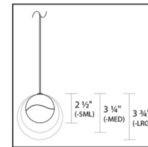

Description

Grapes 11 Light Rectangle Pendant features a precisely crafted metal hemisphere with an infinity wave capturing a crystal semi sphere through which LED illumination is projected. Available with Clear crystal and a Polished Chrome or Brass finish with matching canopy or White glass and a Satin Nickel finish with matching canopy with three orb sizes.

Shown in satin nickel / white

Specifications

| | |
|-----------------------|------------------------|
| COLOR | N/A |
| BODY FINISH | Satin Nickel / White |
| WATTAGE | 66W |
| DIMMER | Low Voltage Electronic |
| DIMENSIONS | 36"L x 3.75"W x 3.75"H |
| INTEGRATED LED MODULE | 11 x LED/6W/120V LED |

Technical Information

| | |
|--------------------|--------------------|
| PRODUCT DIMENSIONS | Cord Lengths: 120" |
| COLOR RENDERING | 90 CRI |
| LAMP COLOR | 3000K |
| LUMENS/WATT | 550.00 |
| LUMINOUS FLUX | 3300 lumens |