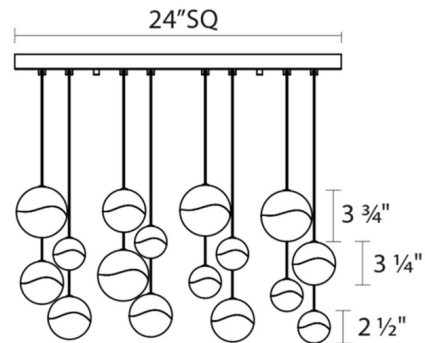

CLICK TO VIEW PRODUCT

Notes: