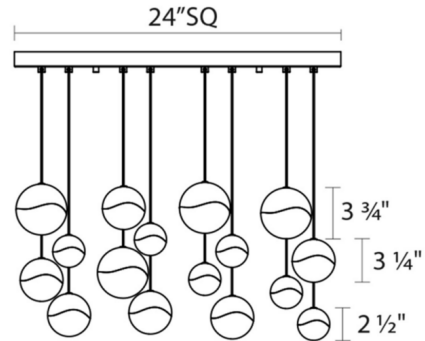

Specifications

COLOR N/A
BODY FINISH Satin Nickel / White
WATTAGE 96W
DIMMER Low Voltage Electronic
DIMENSIONS 24"W x 3.75"H x 24"D
INTEGRATED LED MODULE 16 x LED/6W/120V LED

Technical Information

PRODUCT DIMENSIONS Adjustable Cord Lengths: 120"
COLOR RENDERING 90 CRI
LAMP COLOR 3000K
LUMENS/WATT 800.00
LUMINOUS FLUX 4800 lumens

Shown in satin nickel / white

CLICK TO VIEW PRODUCT

Notes: