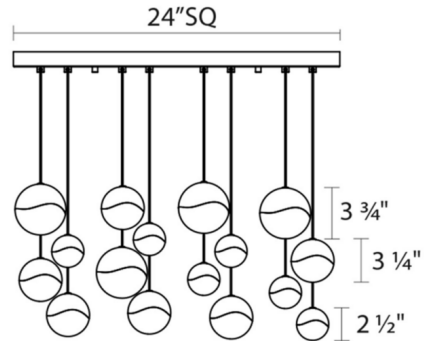

Specifications

COLOR N/A
BODY FINISH Satin Nickel / White
WATTAGE 96W
DIMMER Low Voltage Electronic
DIMENSIONS 24"W x 3.75"H x 24"D
INTEGRATED LED MODULE 16 x LED/6W/120V LED

Technical Information

PRODUCT DIMENSIONS Adjustable Cord Lengths: 120"
COLOR RENDERING 90 CRI
LAMP COLOR 3000K
LUMENS/WATT 800.00
LUMINOUS FLUX 4800 lumens

Shown in satin nickel / white

CLICK TO VIEW PRODUCT

Notes: