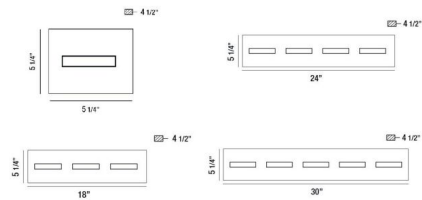

### Specifications

COLOR . . . . . Frosted  
BODY FINISH . . . . . Chrome  
WATTAGE . . . . . 15W  
DIMMER . . . . . Low Voltage Electronic  
DIMENSIONS . . . . . 18"W x 5.25"H x 4.5"D  
INTEGRATED LED MODULE . . . . . 3 x LED/5W/120V LED  
COUNTRY OF ORIGIN . . . . . China