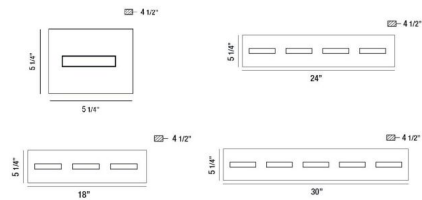

Description

Olson LED Bathroom Vanity Light features frosted acrylic diffusers horizontally seated on a metal frame. Note: Not all options are available.

Shown in chrome / frosted

Specifications

COLOR	Frosted
BODY FINISH	Chrome
WATTAGE	15W
DIMMER	Low Voltage Electronic
DIMENSIONS	18"W x 5.25"H x 4.5"D
INTEGRATED LED MODULE	3 x LED/5W/120V LED
COUNTRY OF ORIGIN	China