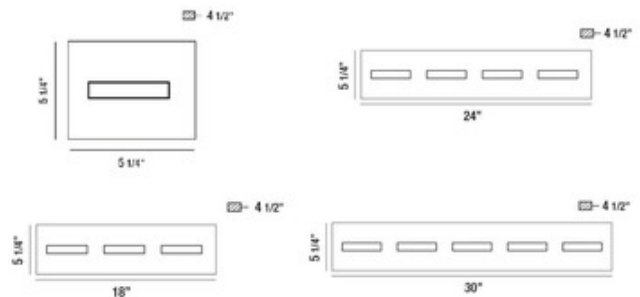

BRAND

Eurofase

DESCRIPTION

Olson LED Bathroom Vanity Light features frosted acrylic diffusers horizontally seated on a metal frame. Note: Not all options are available.

Shown in: Chrome / Frosted

SHADE COLOR	Frosted
BODY FINISH	Chrome
WATTAGE	15W
DIMMER	Low Voltage Electronic
DIMENSIONS	18"W x 5.25"H x 4.5"D
INTEGRATED LED MODULE	
LAMP	3 x LED/5W/120V LED

Technical Information

LUMINOUS FLUX	900 lumens
LUMENS/WATT	180.00
LAMP COLOR	3000K
COLOR RENDERING	80 CRI

SPEC # EUF341310

COMPANY

PROJECT

FIXTURE TYPE

APPROVED BY

DATE