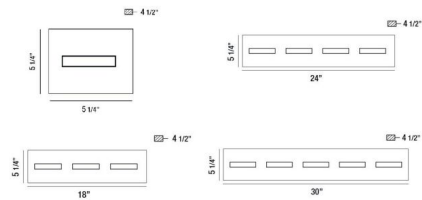

Specifications

COLOR . . . . . Frosted
BODY FINISH . . . . . Chrome
WATTAGE 15W
DIMMER . . . . . Low Voltage Electronic
DIMENSIONS . . . . . 18"W x 5.25"H x 4.5"D
INTEGRATED LED MODULE . . . . . 3 x LED/5W/120V LED
COUNTRY OF ORIGIN . . . . . China

Technical Information

COLOR RENDERING . . . . . 80 CRI
LAMP COLOR 3000K
LUMENS/WATT 180.00
LUMINOUS FLUX . . . . . 900 lumens

CLICK TO VIEW PRODUCT

Notes: