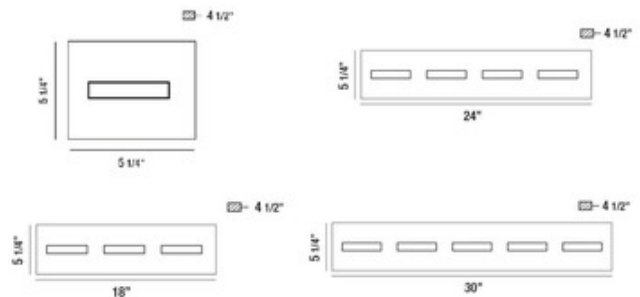

BRAND

Eurofase

DESCRIPTION

Olson LED Bathroom Vanity Light features frosted acrylic diffusers horizontally seated on a metal frame. Note: Not all options are available.

Shown in: Chrome / Frosted

SHADE COLOR	Frosted
BODY FINISH	Chrome
WATTAGE	15W
DIMMER	Low Voltage Electronic
DIMENSIONS	18"W x 5.25"H x 4.5"D
INTEGRATED LED MODULE	
LAMP	3 x LED/5W/120V LED

Technical Information

LUMINOUS FLUX	900 lumens
LUMENS/WATT	180.00
LAMP COLOR	3000K
COLOR RENDERING	80 CRI

SPEC # EUF341310

COMPANY	PROJECT	FIXTURE TYPE	APPROVED BY	DATE