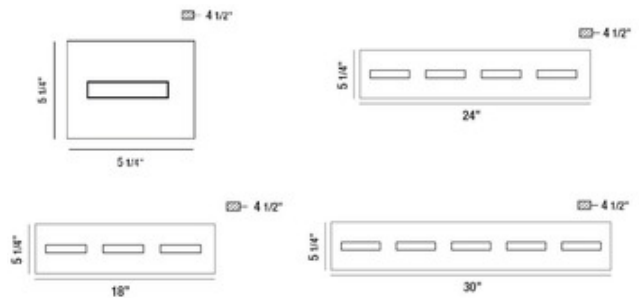

BRAND

Eurofase

DESCRIPTION

Olson LED Bathroom Vanity Light features a black or chrome finish with frosted acrylic diffusers. 5 watt, 120 volt 3000K dimmable LED modules are included. Extra Small: 5.25 inch width x 5.25 inch height x 4.5 inch depth. Small: 18 inch width x 5.25 inch height x 4.5 inch depth. Medium: 24 inch width x 5.25 inch height x 4.5 inch depth. Large: 30 inch width x 5.25 inch height x 4.5 inch depth.

Shown in: Chrome / Frosted

SHADE COLOR	Frosted
BODY FINISH	Chrome
LAMP	3 x LED/5W/120V LED
WATTAGE	15W
DIMMER	Low Voltage Electronic
DIMENSIONS	18"W x 5.25"H x 4.5"D

PRODUCT NUMBER EUF341310

COMPANY	PROJECT	FIXTURE TYPE	APPROVED BY	DATE