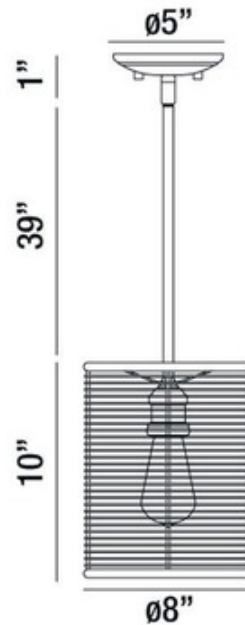

BRAND

Eurofase

DESCRIPTION

The Terra Mini Pendant features a Weather Bronze finish. One 60 watt 120 volt medium base Edison bulb is included. 8 inch width x 10 inch height x 49 inch maximum hanging length. ETL listed.

Shown in: Bronze

SHADE COLOR	N/A
BODY FINISH	Bronze
LAMP	1 x A19/Medium (E26)/60W/120V Incandescent
WATTAGE	60W
DIMMER	Incandescent
DIMENSIONS	49"L x 8"W x 10"H

ITEM NUMBER EU341339

COMPANY	PROJECT	FIXTURE TYPE	APPROVED BY	DATE