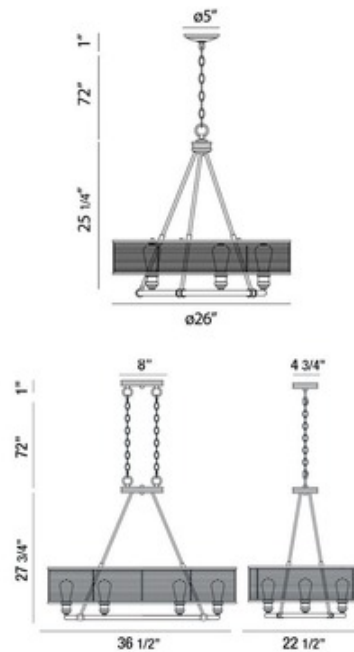

BRAND

Eurofase

DESCRIPTION

The Terra Chandelier features a industrial drums surrounding vintage Edison bulbs in a Weathered Bronze finish and is available in two sizes. Five/six 60 watt 120 volt medium base Edison bulbs are included. 5 light version: 26 inch width x 25.25 inch height x 64.25 inch maximum hanging length. 6 light version: 36.5 inch width x 27.75 inch height x 66.75 inch maximum hanging length. ETL listed.

SHADE COLOR	N/A
BODY FINISH	Bronze
WATTAGE	300W
DIMMER	Standard 120V
DIMENSIONS	64.25"L x 26"W x 25.25"H
BULB INCLUDED	
LAMP	5 x A19/Medium (E26)/60W/120V Incandescent

SPEC # EU341342

COMPANY	PROJECT	FIXTURE TYPE	APPROVED BY	DATE