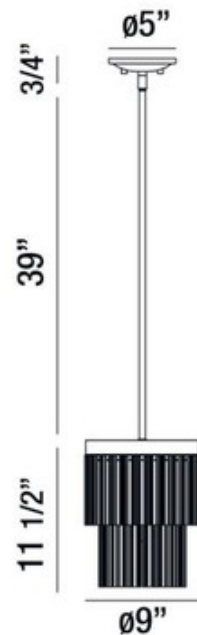

BRAND

Eurofase

DESCRIPTION

The Ziccardi Pendant features concentric curtains of ribbed glass rods on a Bronze frame. One 100 watt 120 volt A19 type medium base bulb is required, but not included. Includes 3, 6, 12, and 18 inch extension rods. 9 inch width x 11.5 inch height x 50.5 inch maximum hanging length. ETL listed.

SHADE COLOR	Clear Crystal
BODY FINISH	Bronze
WATTAGE	72W
DIMMER	Standard 120V
DIMENSIONS	50.5"L x 9"W x 11.5"H
BULB NOT INCLUDED	
LAMP	1 x A19/Medium (E26)/72W/120V Incandescent

SPEC #

EU341384

COMPANY

PROJECT

FIXTURE TYPE

APPROVED BY

DATE