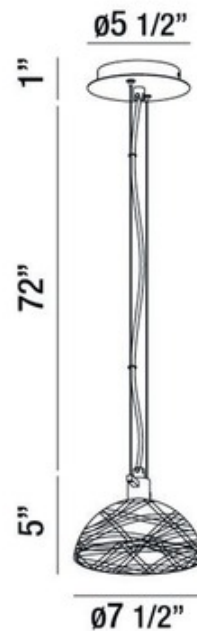

BRAND

Eurofase

DESCRIPTION

The Caramico Mini Pendant features a Chrome finish with a Clear Crystal glass diffuser. One 40 watt 120 volt JCD G9 halogen bulb is included. 7.5 inch width x 5 inch height x 77 inch maximum hanging length. ETL listed.

SHADE COLOR	Clear
BODY FINISH	Chrome
WATTAGE	40W
DIMMER	Standard 120V
DIMENSIONS	77"L x 7.5"W x 5"H
BULB INCLUDED	
LAMP	1 x JCD/G9/40W/120V Halogen

SPEC # EUF341424

COMPANY	PROJECT	FIXTURE TYPE	APPROVED BY	DATE