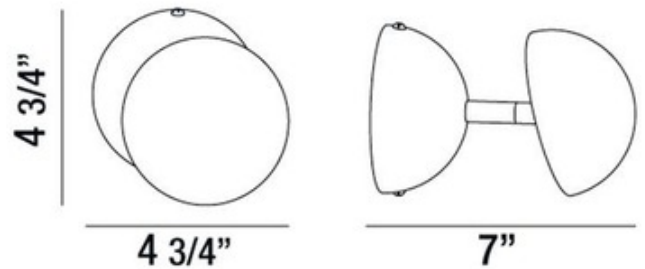

**BRAND**

Eurofase

**DESCRIPTION**

The Noble LED Wall Sconce/Flush Mount features a Chrome finish. One 6 watt 120 volt 4000K LED module is included. Indirect light. 4.35 inch width x 7 inch height. ETL listed.

<b>SHADE COLOR</b>	N/A
<b>BODY FINISH</b>	Chrome
<b>WATTAGE</b>	6W
<b>DIMMER</b>	N/A
<b>DIMENSIONS</b>	4.75"W x 7"H
<b>INTEGRATED LED MODULE</b>	
<b>LAMP</b>	1 x LED/6W/120V LED

**SPEC #** EUF341456

COMPANY	PROJECT	FIXTURE TYPE	APPROVED BY	DATE