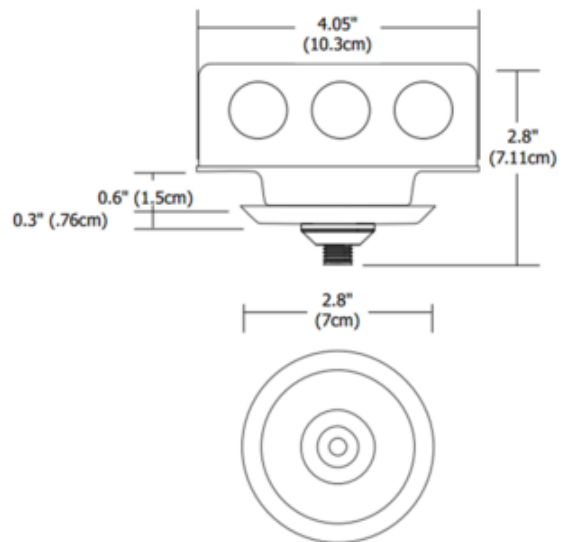

BRAND PureEdge Lighting

DESCRIPTION

Fast Jack 2 Inch Round Canopy mounts to a standard 4 inch square electrical box or to an octagon box with special plaster ring included. Includes transformer which fits inside the electrical box. Maximum load is 12 volt, 75 watts. Dimmable with a low voltage electronic dimmer. ETL listed.

Shown in: Satin Nickel

SHADE COLOR	N/A
BODY FINISH	Satin Nickel
WATTAGE	75W
DIMMER	Low Voltage Electronic
DIMENSIONS	2.8"W x 0.6"H
BULB NOT INCLUDED	
LAMP	75W Halogen

SPEC # EDG341901

COMPANY	PROJECT	FIXTURE TYPE	APPROVED BY	DATE