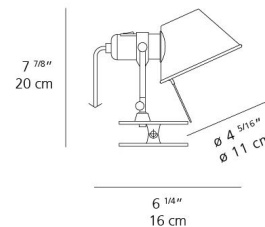

CLICK TO VIEW PRODUCT

Notes: