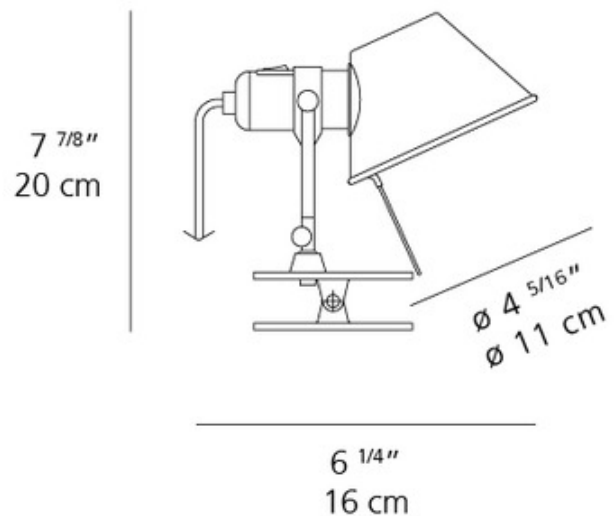

COMPANY	PROJECT	FIXTURE TYPE	APPROVED BY	DATE