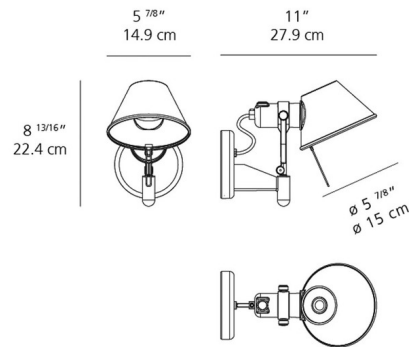

CLICK TO VIEW PRODUCT

Notes: