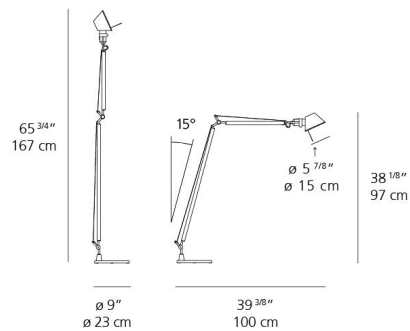

CLICK TO VIEW PRODUCT

Notes: