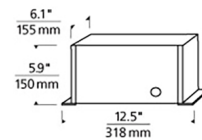

## 2X150W 12V 2-Circuit Remote Magnetic Transformer

By Visual Comfort Architectural

### Specifications

COLOR	N/A
BODY FINISH	Black
WATTAGE	300W
DIMMER	Low Voltage Magnetic
DIMENSIONS	12.5"L x 6.1"W x 5.9"H
BULB	N/A

CLICK TO VIEW PRODUCT

Notes: