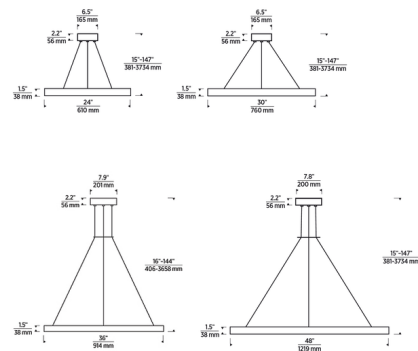

Specifications

COLOR	N/A
BODY FINISH	Satin Nickel
WATTAGE	50.7W
DIMMER	Low Voltage Electronic
DIMENSIONS	24"W x 1.5"H
INTEGRATED LED MODULE	1 x LED/50.7W/120-277V LED
COUNTRY OF ORIGIN	China

Technical Information

LAMP LIFE	50000 hours
COLOR RENDERING	90 CRI
LAMP COLOR	3000K
LUMENS/WATT	72.68
LUMINOUS FLUX	3685 lumens

Shown in satin nickel

CLICK TO VIEW PRODUCT

Notes: