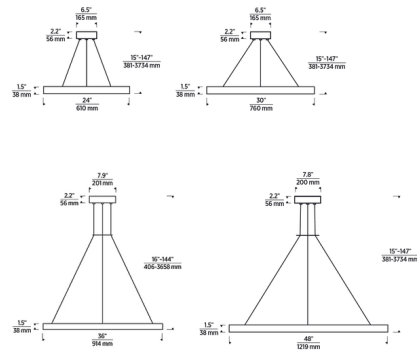

Description

The Fiama Pendant provides functional lighting with an ultra-chic aesthetic. LED light emanates from the upper and lower rims of the sleek metal ring, filling your space with diffused ambient illumination. Suspend this ring as an individual fixture or hang multiple in varying sizes for dramatic impact across a larger space. This modern piece is ideal for a wide range of applications including dining rooms and foyers, and other residential or commercial settings. A universal driver is included, dimmable with TRIAC, ELV, or 0-10V dimmers. Note: Some sizes are not available in every finish or color temperature.

Specifications

COLOR	N/A
BODY FINISH	Satin Nickel
WATTAGE	50.7W
DIMMER	Low Voltage Electronic
DIMENSIONS	24"W x 1.5"H
INTEGRATED LED MODULE	1 x LED/50.7W/120-277V LED
COUNTRY OF ORIGIN	China

Technical Information

LAMP LIFE	50000 hours
COLOR RENDERING	90 CRI
LAMP COLOR	3000K
LUMENS/WATT	72.68
LUMINOUS FLUX	3685 lumens

Shown in satin nickel

CLICK TO VIEW PRODUCT

Notes: