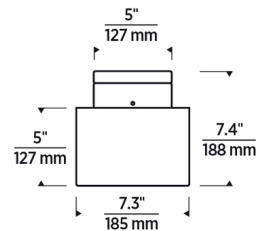

Shown in satin nickel / clear

Specifications

COLOR	Clear
BODY FINISH	Satin Nickel
WATTAGE	15W
DIMMER	Low Voltage Electronic
DIMENSIONS	7.3"W x 7.4"H
INTEGRATED LED MODULE	1 x LED/15W/120V LED
COUNTRY OF ORIGIN	China