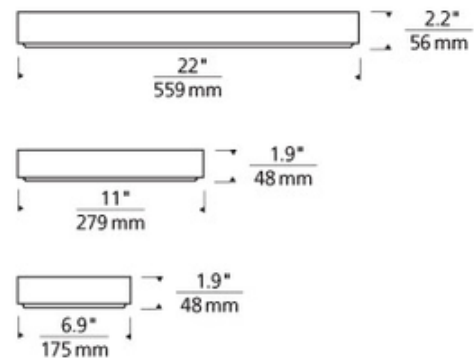

BRAND Visual Comfort Modern

DESCRIPTION

Wynter Square Flush Mount Ceiling/Wall features a modern minimalist design with a precisely executed acrylic shade. Finish in Satin Nickel or Antique Bronze. May be used on the ceiling or wall. Available in three sizes. Small: 6.9 inch width x 6.9 inch depth x 1.9 inch height. Includes 15 watt LED module, 3000K color temperature, 80CRI, 400 net lumens. Medium: 11 inch width x 11 inch depth x 1.9 inch height. Includes 30 watt LED module, 3000K color temperature, 80CRI, 800 net lumens. Large: 22 inch width x 22 inch depth x 2.2 inch height. Includes 60 watt LED module, 3000K color temperature, 80CRI, 2000 net lumens. Dimmable with a low-voltage electronic dimmer, sold separately. Suitable for wet locations. ADA compliant when used as a wall sconce.

| | |
|------------------------------|------------------------|
| SHADE COLOR | White Acrylic |
| BODY FINISH | Satin Nickel |
| WATTAGE | 15W |
| DIMMER | Low Voltage Electronic |
| DIMENSIONS | 6.9"W x 1.9"H x 6.9"D |
| INTEGRATED LED MODULE | |
| LAMP | 1 x LED/15W/120V LED |

Technical Information

| | |
|------------------------|------------|
| LUMINOUS FLUX | 400 lumens |
| LUMENS/WATT | 26.67 |
| LAMP COLOR | 3000K |
| COLOR RENDERING | 80 CRI |

SPEC # TLG342929

| COMPANY | PROJECT | FIXTURE TYPE | APPROVED BY | DATE |
|---------|---------|--------------|-------------|------|
| | | | | |