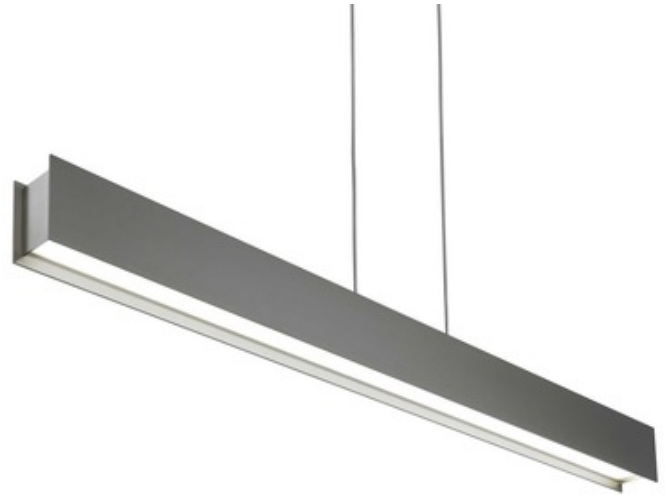

BRAND

Tech Lighting

DESCRIPTION

The Vandor Linear Suspension uses parallel planes of cold rolled steel coated in matte rubberized paint in Gray or White to reveal decorative Satin Nickel end caps. Body houses a recessed LED source designed to distribute a significant punch of task lighting on surfaces below without glare. Includes a 49 watt, 120 volt LED module, 3000K color temperature, 3020 net lumens. ETL listed. Suitable for damp locations. 50 inch width x 4 inch height x 3.1 inch depth. Includes 144 inch field adjustable suspension cable. Dimmable with a low voltage electronic dimmer, sold separately.

Shown in: Satin Nickel / Gray

SHADE COLOR	Gray
BODY FINISH	Satin Nickel
WATTAGE	49W
DIMMER	Low Voltage Electronic
DIMENSIONS	50"W x 4"H x 3.1"D
LAMP	1 x LED/49W/120V LED

Technical Information

LUMINOUS FLUX	3020 lumens
LUMENS/WATT	61.63
LAMP COLOR	3000 K
COLOR RENDERING	80 CRI
LAMP LIFE	30000 hours