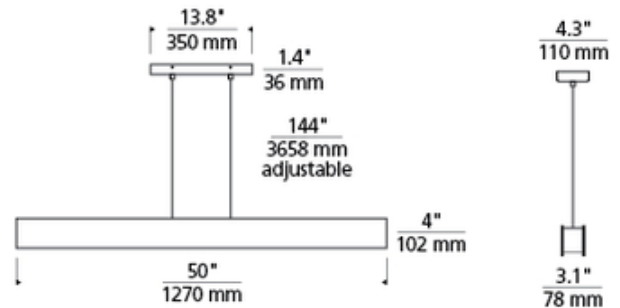

COMPANY	PROJECT	FIXTURE TYPE	APPROVED BY	DATE