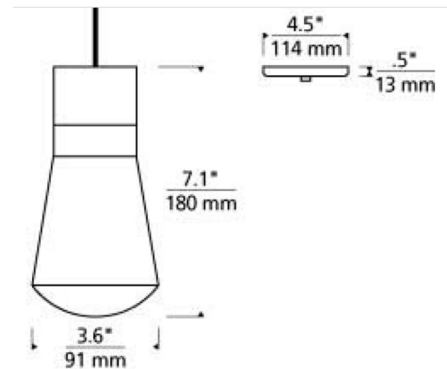

Shown in black / black cord

CLICK TO VIEW PRODUCT

Notes: