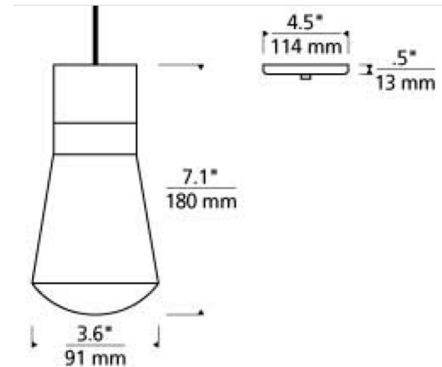

Shown in black / black cord

CLICK TO VIEW PRODUCT

Notes: