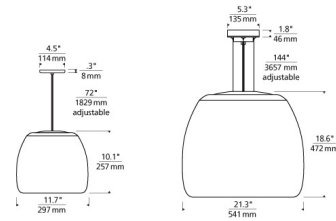

By Visual Comfort Modern

Description

Karam Pendant is made entirely of ceramic material, with the inner and outer walls of each over-sized shade textured and painted by hand to create the rough and inherently unique appearance. Shade in Black with Black cord and canopy or Concrete with White cord and canopy. Available in two sizes and two lamp options. Small option includes 6 foot field-cutttable cable. Large option includes 12 foot field-cutttable cable. ETL listed. LED Title 20/24 compliant.

Shown in black

Specifications

COLOR	Black
BODY FINISH	N/A
WATTAGE	100W
DIMMER	Standard 120V
DIMENSIONS	21.3"W x 18.6"H
BULB NOT INCLUDED	1 x A19/Medium (E26)/100W/120V Incandescent

Technical Information

PRODUCT DIMENSIONS Cord Length: 144"