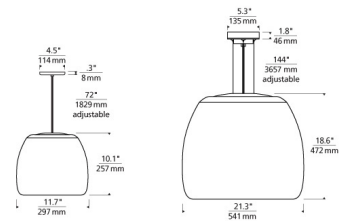

Description

Karam Pendant is made entirely of ceramic material, with the inner and outer walls of each over-sized shade textured and painted by hand to create the rough and inherently unique appearance. Shade in Black with Black cord and canopy or Concrete with White cord and canopy. Available in two sizes and two lamp options. Small option includes 6 foot field-cutttable cable. Large option includes 12 foot field-cutttable cable. ETL listed. LED Title 20/24 compliant.

Shown in concrete

Specifications

COLOR	Concrete
BODY FINISH	N/A
WATTAGE	100W
DIMMER	Standard 120V
DIMENSIONS	11.7"W x 10.1"H
BULB NOT INCLUDED	1 x A19/Medium (E26)/100W/120V Incandescent

Technical Information

PRODUCT DIMENSIONS Cord Length: 72"

CLICK TO VIEW PRODUCT

Notes: