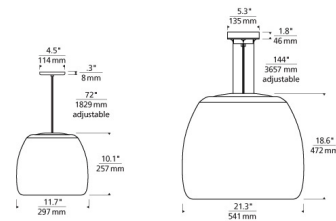

By Visual Comfort Modern

Description

Karam Pendant is made entirely of ceramic material, with the inner and outer walls of each over-sized shade textured and painted by hand to create the rough and inherently unique appearance. Shade in Black with Black cord and canopy or Concrete with White cord and canopy. Available in two sizes and two lamp options. Small option includes 6 foot field-cutttable cable. Large option includes 12 foot field-cutttable cable. ETL listed. LED Title 20/24 compliant.

Shown in concrete

Specifications

COLOR	Concrete
BODY FINISH	N/A
WATTAGE	100W
DIMMER	Standard 120V
DIMENSIONS	11.7"W x 10.1"H
BULB NOT INCLUDED	1 x A19/Medium (E26)/100W/120V Incandescent

Technical Information

PRODUCT DIMENSIONS Cord Length: 72"

CLICK TO VIEW PRODUCT

Notes: