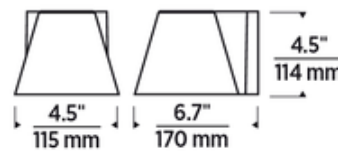

COMPANY	PROJECT	FIXTURE TYPE	APPROVED BY	DATE