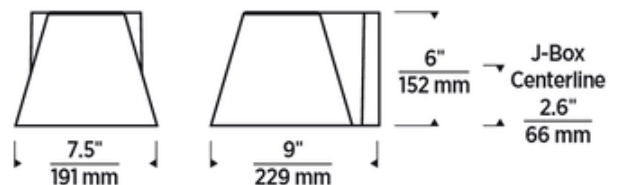

COMPANY	PROJECT	FIXTURE TYPE	APPROVED BY	DATE