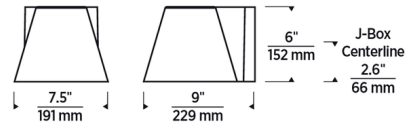

CLICK TO VIEW PRODUCT

Notes: