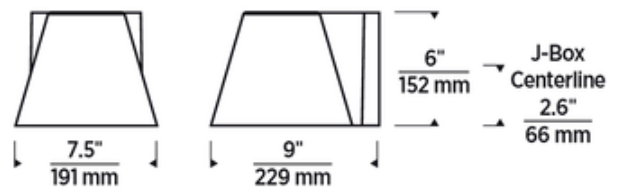

COMPANY

PROJECT

FIXTURE TYPE

APPROVED BY

DATE