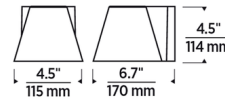

CLICK TO VIEW PRODUCT

Notes: