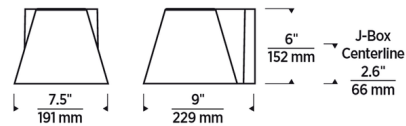

CLICK TO VIEW PRODUCT

Notes: