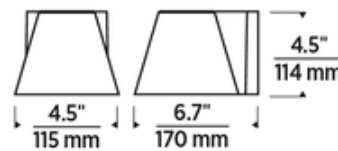

COMPANY

PROJECT

FIXTURE TYPE

APPROVED BY

DATE