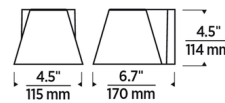

CLICK TO VIEW PRODUCT

Notes: