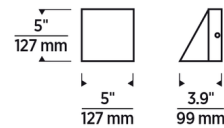

Shown in black

Specifications

COLOR	N/A
BODY FINISH	Black
WATTAGE	26.2W
DIMMER	Low Voltage Electronic
DIMENSIONS	5"W x 5"H x 3.9"D
INTEGRATED LED MODULE	1 x LED/26.2W/120V LED
COUNTRY OF ORIGIN	China

Technical Information