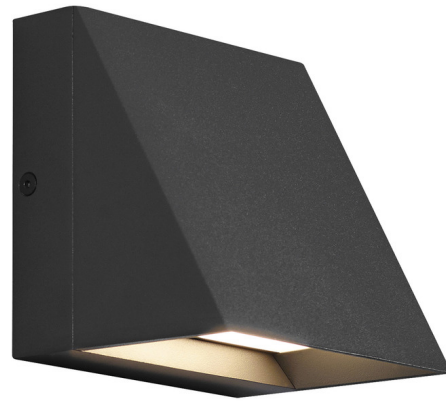

## Pitch Single Outdoor Wall Sconce

By Visual Comfort Modern

### Description

The Pitch Single Outdoor Wall Sconce presents an architectural profile reminiscent of classic roof lines, complementing outdoor spaces of any style. Its powerful LED light delivers ample illumination, and its die cast aluminum construction with powder coat finish ensure durability.

### Specifications

COLOR	N/A
BODY FINISH	Black
WATTAGE	26.2W
DIMMER	Low Voltage Electronic
DIMENSIONS	5"W x 5"H x 3.9"D
INTEGRATED LED MODULE	1 x LED/26.2W/120V LED
COUNTRY OF ORIGIN	China