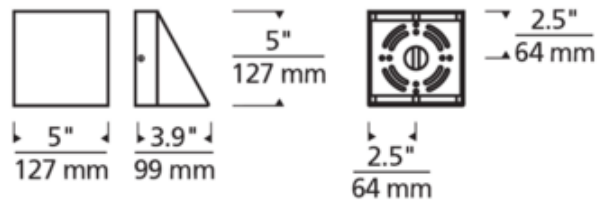

COMPANY	PROJECT	FIXTURE TYPE	APPROVED BY	DATE