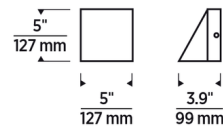

### Specifications

COLOR	N/A
BODY FINISH	Black
WATTAGE	26.2W
DIMMER	Low Voltage Electronic
DIMENSIONS	5"W x 5"H x 3.9"D
INTEGRATED LED MODULE	1 x LED/26.2W/120V LED
COUNTRY OF ORIGIN	China