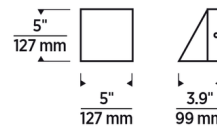

Shown in silver

Specifications

COLOR	N/A
BODY FINISH	Silver
WATTAGE	26.2W
DIMMER	Low Voltage Electronic
DIMENSIONS	5"W x 5"H x 3.9"D
INTEGRATED LED MODULE	1 x LED/26.2W/120V LED
COUNTRY OF ORIGIN	China

Technical Information