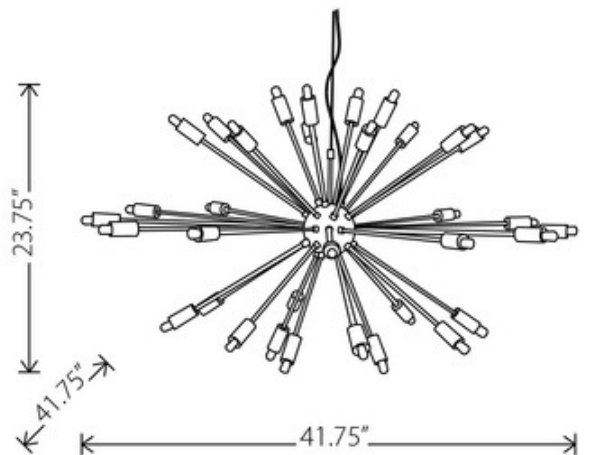

COMPANY

PROJECT

FIXTURE TYPE

APPROVED BY

DATE