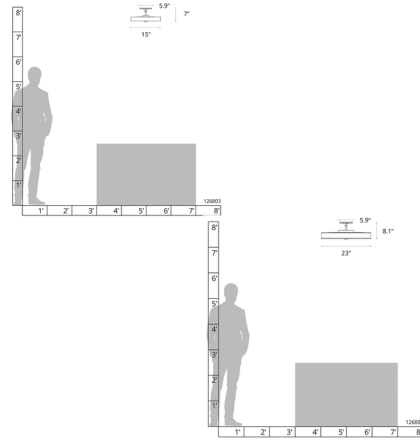

Specifications

COLOR Spun Frost
 BODY FINISH Dark Smoke
 WATTAGE 15W
 DIMMER Standard 120V
 DIMENSIONS 15"W x 7"H
 INTEGRATED LED MODULE 1 x LED/15W/120V LED
 COUNTRY OF ORIGIN United States

Technical Information

PRODUCT DIMENSIONS Canopy: 6.1" Dia.
 COLOR RENDERING 93 CRI
 LAMP COLOR 3000K
 LUMENS/WATT 76.67
 LUMINOUS FLUX 1150 lumens

Shown in dark smoke / spun frost

CLICK TO VIEW PRODUCT

Notes: