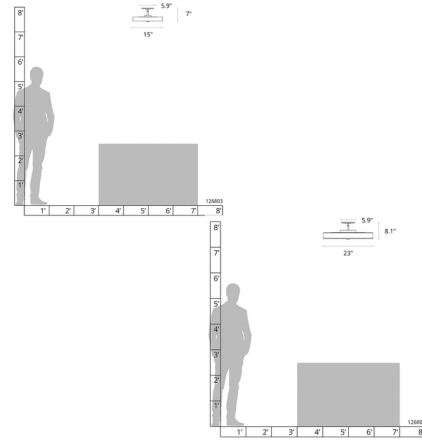

Specifications

COLOR Spun Frost
 BODY FINISH Dark Smoke
 WATTAGE 15W
 DIMMER Standard 120V
 DIMENSIONS 15"W x 7"H
 INTEGRATED LED MODULE 1 x LED/15W/120V LED
 COUNTRY OF ORIGIN United States

Technical Information

PRODUCT DIMENSIONS Canopy: 6.1" Dia.
 COLOR RENDERING 93 CRI
 LAMP COLOR 3000K
 LUMENS/WATT 76.67
 LUMINOUS FLUX 1150 lumens

Shown in dark smoke / spun frost

CLICK TO VIEW PRODUCT

Notes: