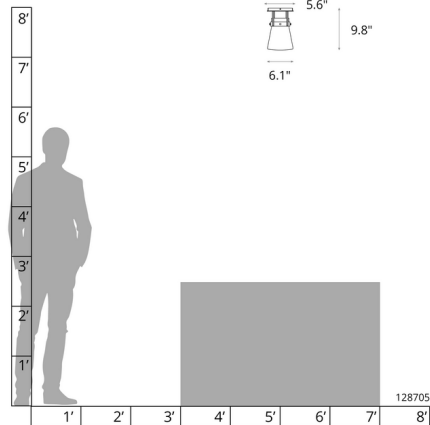

Specifications

COLOR Clear
 BODY FINISH Dark Smoke
 WATTAGE 60W
 DIMMER Standard 120V
 DIMENSIONS 6.1"W x 9.8"H
 BULB NOT INCLUDED 1 x PAR20/Medium (E26)/60W/120V Halogen
 OTHER BULB OPTIONS 1 x PAR20/Medium (E26)/120V LED
 COUNTRY OF ORIGIN United States

Technical Information

PRODUCT DIMENSIONS Canopy: 6.1" Sq

Shown in dark smoke / clear

CLICK TO VIEW PRODUCT

Notes: