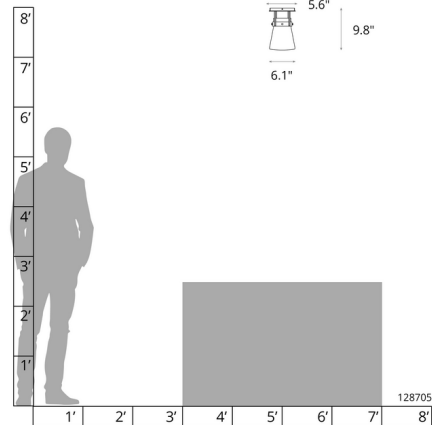

### Specifications

COLOR	Clear
BODY FINISH	Dark Smoke
WATTAGE	60W
DIMMER	Standard 120V
DIMENSIONS	6.1"W x 9.8"H
BULB NOT INCLUDED	1 x PAR20/Medium (E26)/60W/120V Halogen
OTHER BULB OPTIONS	1 x PAR20/Medium (E26)/120V LED
COUNTRY OF ORIGIN	United States

### Technical Information

PRODUCT DIMENSIONS	Canopy: 6.1" Sq
--------------------	-----------------

Shown in dark smoke / clear

CLICK TO VIEW PRODUCT

Notes: