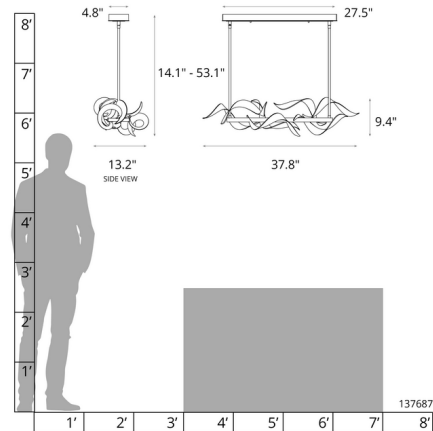

Description

The Folio Linear Pendant brings a clean decorative look to your interior space. Hand forged ribbons embrace the main frame while reflecting warm light across your room. Canopy: 27.5 x 4.8 inch rectangle. Slope ceiling adaptable one way to 45 degrees. Double down-rod fixtures can be used in one direction only. The two down-rods must remain the same length. The fixtures will run parallel or along the slope, but not perpendicular or up the slope. Limited Warranty when installed in residential setting. Handcrafted to order by skilled artisans in Vermont, USA.

Specifications

COLOR	N/A
BODY FINISH	Dark Smoke
WATTAGE	24W
DIMMER	Low Voltage Electronic
DIMENSIONS	37.8"L x 13.2"W x 9.4"H
INTEGRATED LED MODULE	1 x LED/24W/120-277V LED
COUNTRY OF ORIGIN	United States

Technical Information

PRODUCT DIMENSIONS	Min/Max Adjustable Overall Height: 14.1"-53.1"
COLOR RENDERING	90 CRI
LAMP COLOR	3000K
LUMENS/WATT	35.00
LUMINOUS FLUX	840 lumens

Shown in dark smoke

CLICK TO VIEW PRODUCT