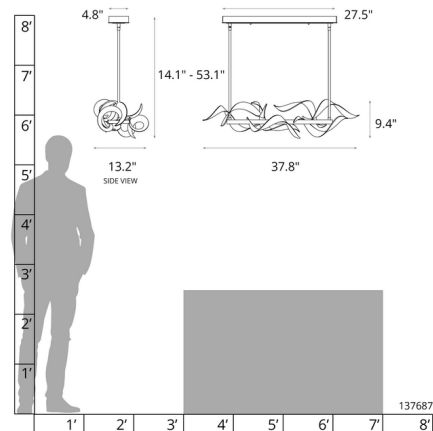

Description

The Folio Linear Pendant brings a clean decorative look to your interior space. Hand forged ribbons embrace the main frame while reflecting warm light across your room. Canopy: 27.5 x 4.8 inch rectangle. Slope ceiling adaptable one way to 45 degrees. Double down-rod fixtures can be used in one direction only. The two down-rods must remain the same length. The fixtures will run parallel or along the slope, but not perpendicular or up the slope. Limited Warranty when installed in residential setting. Handcrafted to order by skilled artisans in Vermont, USA.

Specifications

COLOR	N/A
BODY FINISH	Dark Smoke
WATTAGE	24W
DIMMER	Low Voltage Electronic
DIMENSIONS	37.8"L x 13.2"W x 9.4"H
INTEGRATED LED MODULE	1 x LED/24W/120-277V LED
COUNTRY OF ORIGIN	United States

Technical Information

PRODUCT DIMENSIONS	Min/Max Adjustable Overall Height: 14.1"-53.1"
COLOR RENDERING	90 CRI
LAMP COLOR	3000K
LUMENS/WATT	35.00
LUMINOUS FLUX	840 lumens

Shown in dark smoke

CLICK TO VIEW PRODUCT