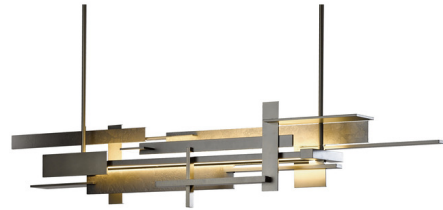

## Planar Linear Pendant

By Hubbardton Forge

### Description

The Planar Linear Pendant is inspired by Frank Lloyd Wright's Fallingwater home. This is a bold geometric piece that delivers clean modern lines that will enhance virtually any interior space with illuminated artwork. Canopy: 27.8 inch x 5 inch rectangle. Slope ceiling adaptable one way to 45 degrees. Lifetime Limited Warranty when installed in residential setting. Handcrafted to order by skilled artisans in Vermont, USA.

### Specifications

COLOR	N/A
BODY FINISH	Dark Smoke
WATTAGE	24W
DIMMER	Low Voltage Electronic
DIMENSIONS	42.3"L x 8.5"W x 8.4"H
INTEGRATED LED MODULE	1 x LED/24W/120-277V LED
COUNTRY OF ORIGIN	United States