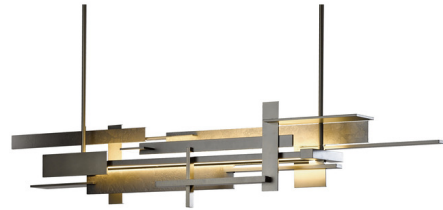

Description

The Planar Linear Pendant is inspired by Frank Lloyd Wright's Fallingwater home. This is a bold geometric piece that delivers clean modern lines that will enhance virtually any interior space with illuminated artwork. Canopy: 27.8 inch x 5 inch rectangle. Slope ceiling adaptable one way to 45 degrees. Lifetime Limited Warranty when installed in residential setting. Handcrafted to order by skilled artisans in Vermont, USA.

Specifications

COLOR	N/A
BODY FINISH	Dark Smoke
WATTAGE	24W
DIMMER	Low Voltage Electronic
DIMENSIONS	42.3"L x 8.5"W x 8.4"H
INTEGRATED LED MODULE	1 x LED/24W/120-277V LED
COUNTRY OF ORIGIN	United States

Technical Information

PRODUCT DIMENSIONS	Min/Max Adjustable Overall Height: 11"-53"
COLOR RENDERING	90 CRI
LAMP COLOR	3000K
LUMENS/WATT	39.17
LUMINOUS FLUX	940 lumens

Shown in dark smoke

CLICK TO VIEW PRODUCT