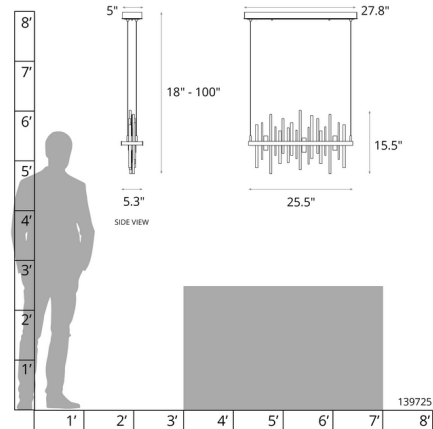

Shown in bronze / soft gold