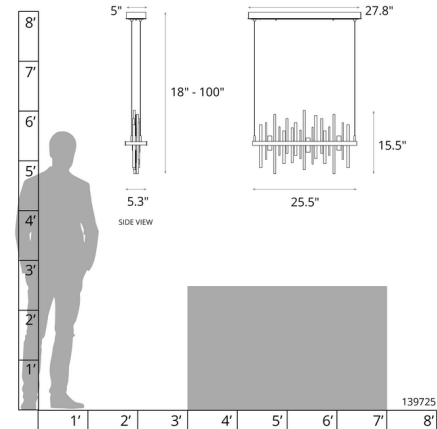

### Description

The Cityscape Small Linear Pendant is inspired by skyscraper silhouettes reflecting off a waterfront. Suitable for anyplace you want a city views. Select a finish for the frame and a color for the decorative accents rods. Canopy: 27.8 inch x 5 inch rectangle. Slope ceiling adaptable to 45 degrees. Lifetime Limited Warranty when installed in residential setting. Handcrafted to order by skilled artisans in Vermont, USA. US Patent D782,722

### Specifications

COLOR	Soft Gold
BODY FINISH	Bronze
WATTAGE	24W
DIMMER	Low Voltage Electronic
DIMENSIONS	25.5\"L x 5.3\"W x 15.5\"H
INTEGRATED LED MODULE	1 x LED/24W/120-277V LED
COUNTRY OF ORIGIN	United States