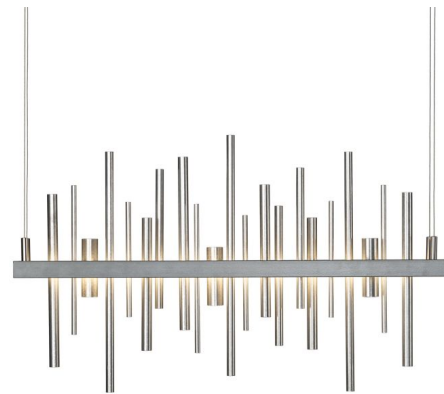

Description

The Cityscape Small Linear Pendant is inspired by skyscraper silhouettes reflecting off a waterfront. Suitable for anyplace you want a city views. Select a finish for the frame and a color for the decorative accents rods. Canopy: 27.8 inch x 5 inch rectangle. Slope ceiling adaptable to 45 degrees. Lifetime Limited Warranty when installed in residential setting. Handcrafted to order by skilled artisans in Vermont, USA. US Patent D782,722

Specifications

COLOR Soft Gold
 BODY FINISH Bronze
 WATTAGE 24W
 DIMMER Low Voltage Electronic
 DIMENSIONS 25.5"L x 5.3"W x 15.5"H
 INTEGRATED LED MODULE 1 x LED/24W/120-277V LED
 COUNTRY OF ORIGIN United States

Technical Information

COLOR RENDERING 90 CRI
 LAMP COLOR 3000K
 LUMENS/WATT 48.75
 LUMINOUS FLUX 1170 lumens

Shown in bronze / soft gold

CLICK TO VIEW PRODUCT

Notes: