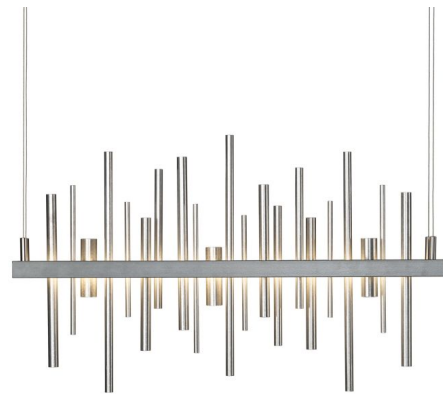

## Cityscape Small Linear Pendant By Hubbardton Forge

### Description

The Cityscape Small Linear Pendant is inspired by skyscraper silhouettes reflecting off a waterfront. Suitable for anyplace you want a city views. Select a finish for the frame and a color for the decorative accents rods. Canopy: 27.8 inch x 5 inch rectangle. Slope ceiling adaptable to 45 degrees. Lifetime Limited Warranty when installed in residential setting. Handcrafted to order by skilled artisans in Vermont, USA. US Patent D782,722

Shown in bronze / soft gold

### Specifications

COLOR	Soft Gold
BODY FINISH	Bronze
WATTAGE	24W
DIMMER	Low Voltage Electronic
DIMENSIONS	25.5\"L x 5.3\"W x 15.5\"H
INTEGRATED LED MODULE	1 x LED/24W/120-277V LED
COUNTRY OF ORIGIN	United States